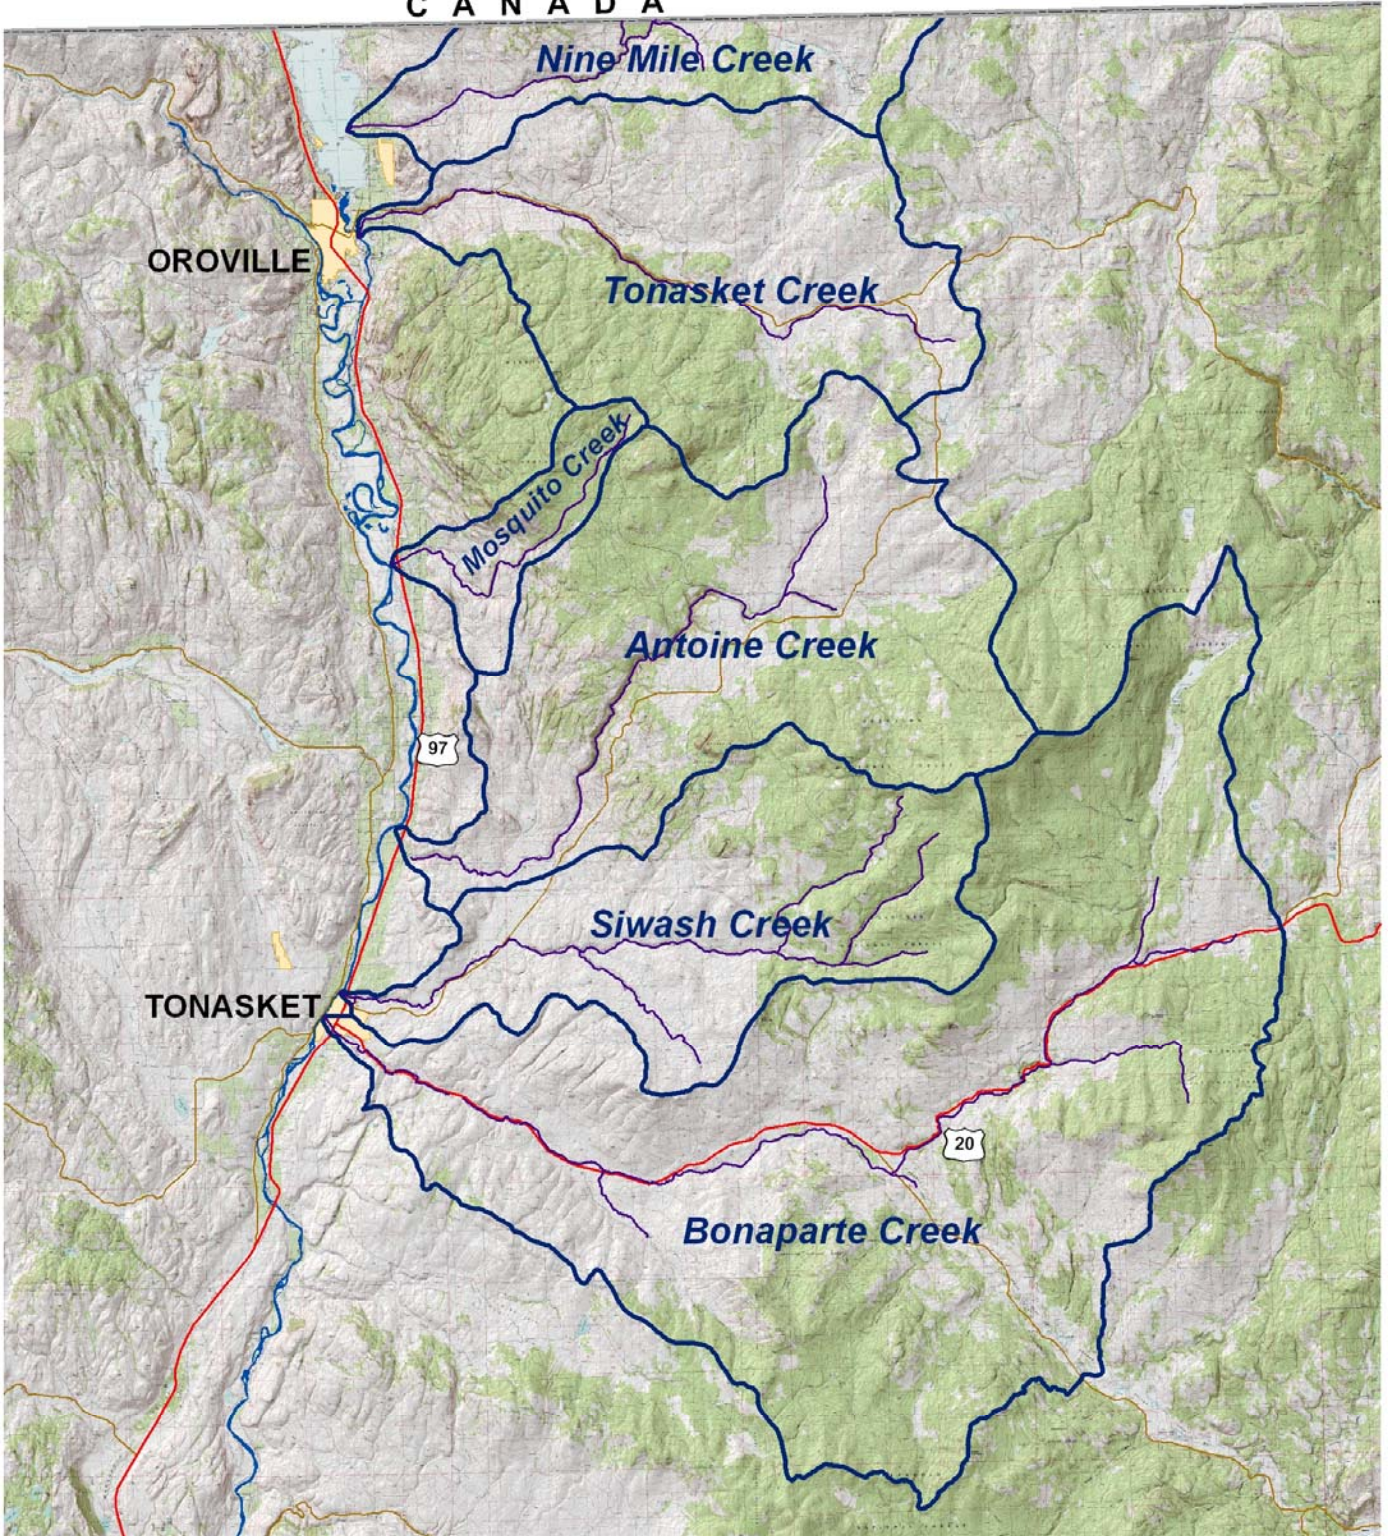

C A N A D A

Okanogan Watershed Northeast Subwatersheds

Washington State Plane North
NAD 1927

2 1 0 2 4 6 8 10 Miles

SOURCES: Okanogan County GIS, WA Department of Ecology, and Okanogan Conservation District

April 29, 2009
Cartographer: Bob Clark