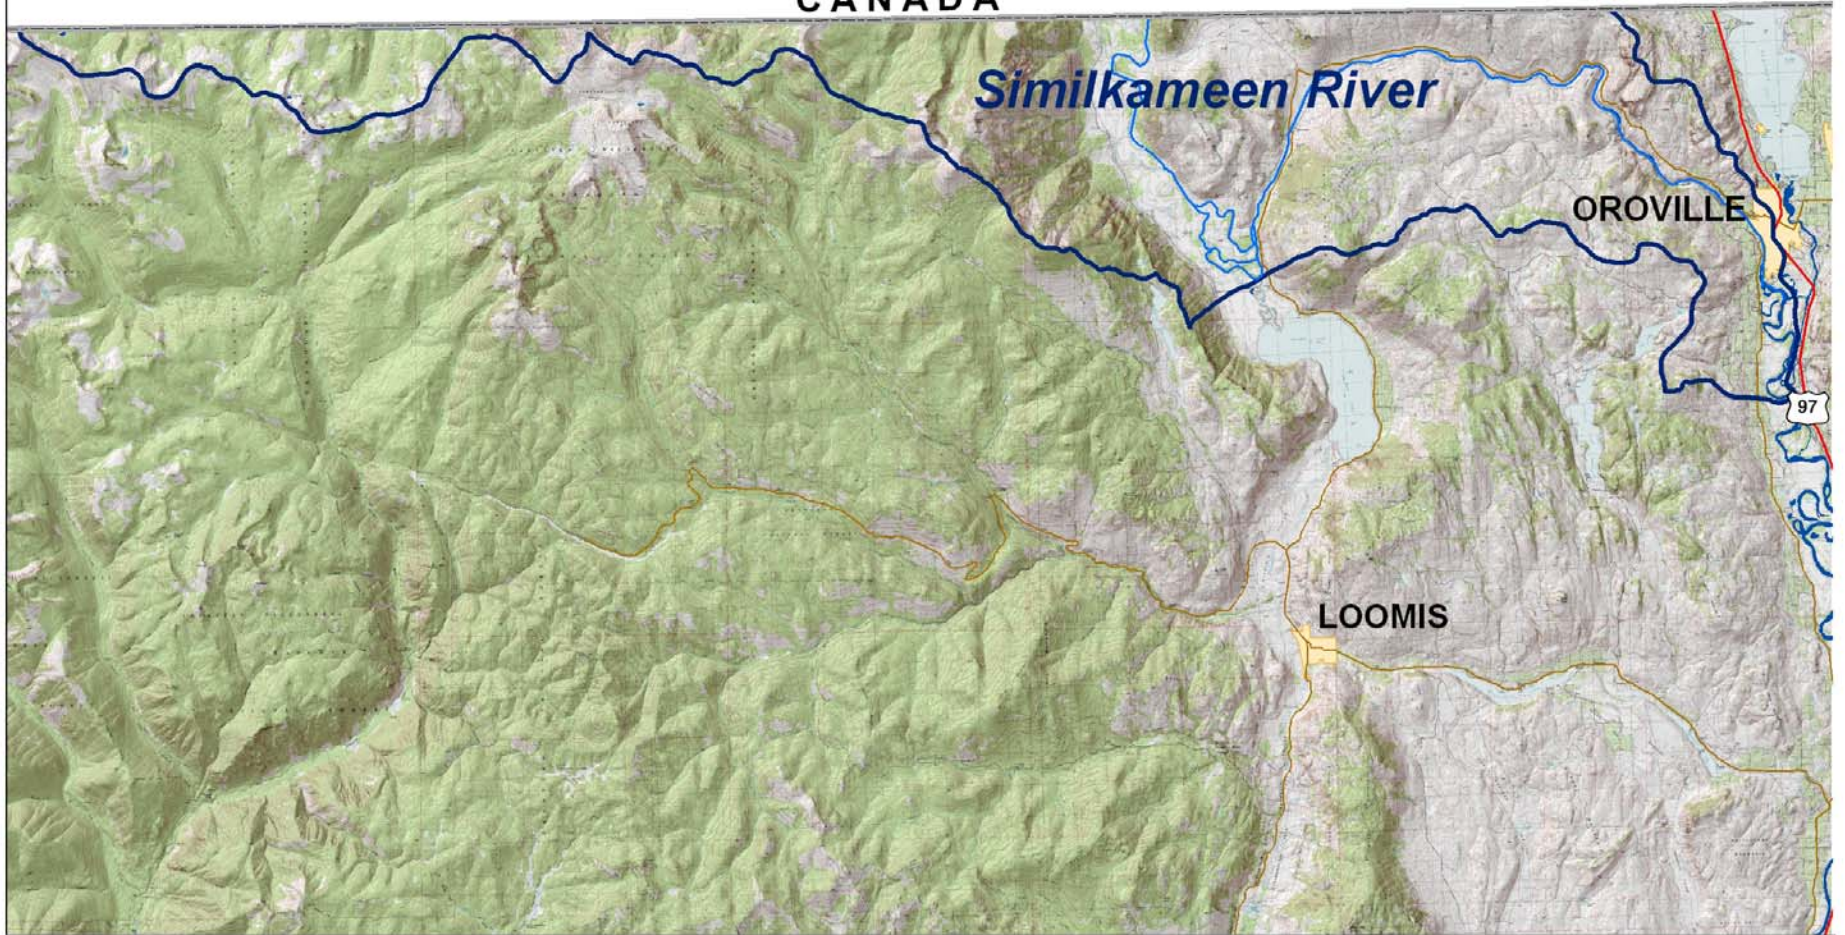

CANADA

Okanogan Watershed Similkameen River

Washington State Plane North
NAD 1927

SOURCES: Okanogan County GIS, WA Department of Ecology, and Okanogan Conservation District

May 4, 2009
Cartographer: Bob Clark