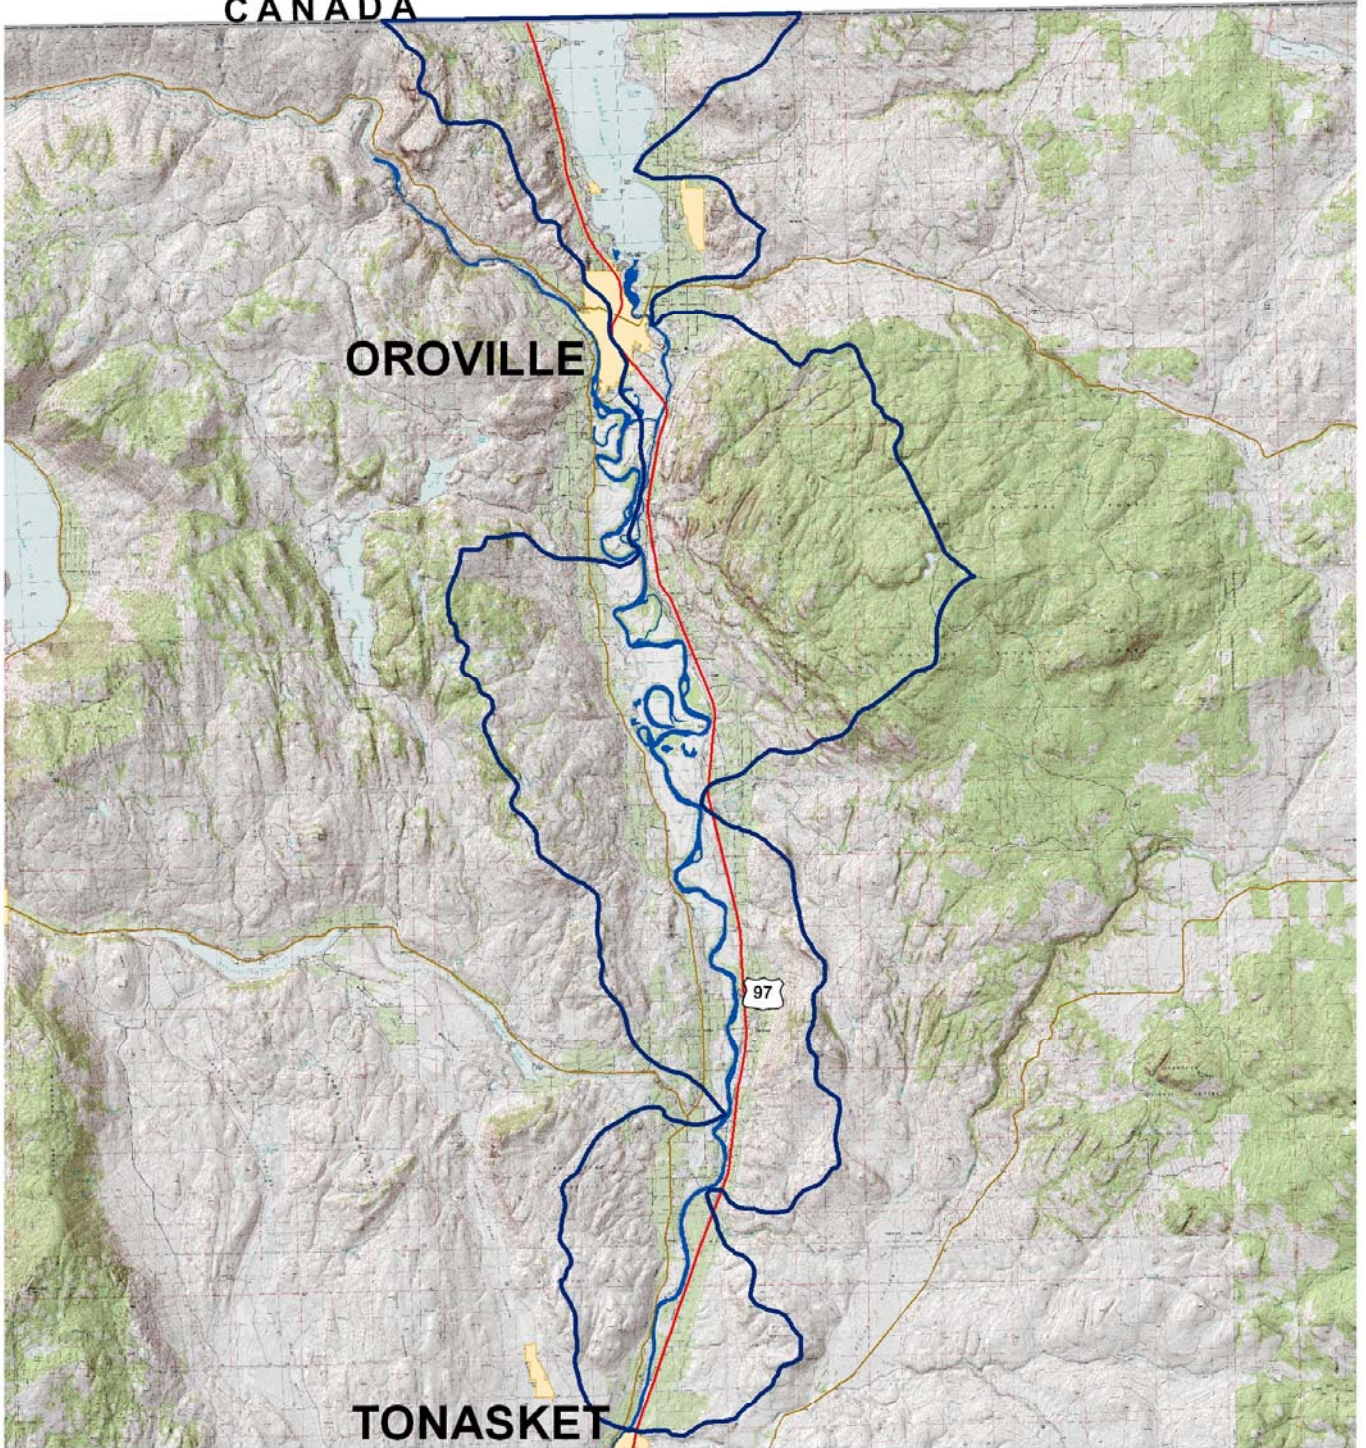

CANADA

OROVILLE

97

TONASKET

Okanogan Watershed North Okanogan Interfluve

Washington State
Plane North
NAD 1927

SOURCES: Okanogan County GIS, WA Department of Ecology, and Okanogan Conservation District

April 30, 2009
Cartographer: Bob Clark